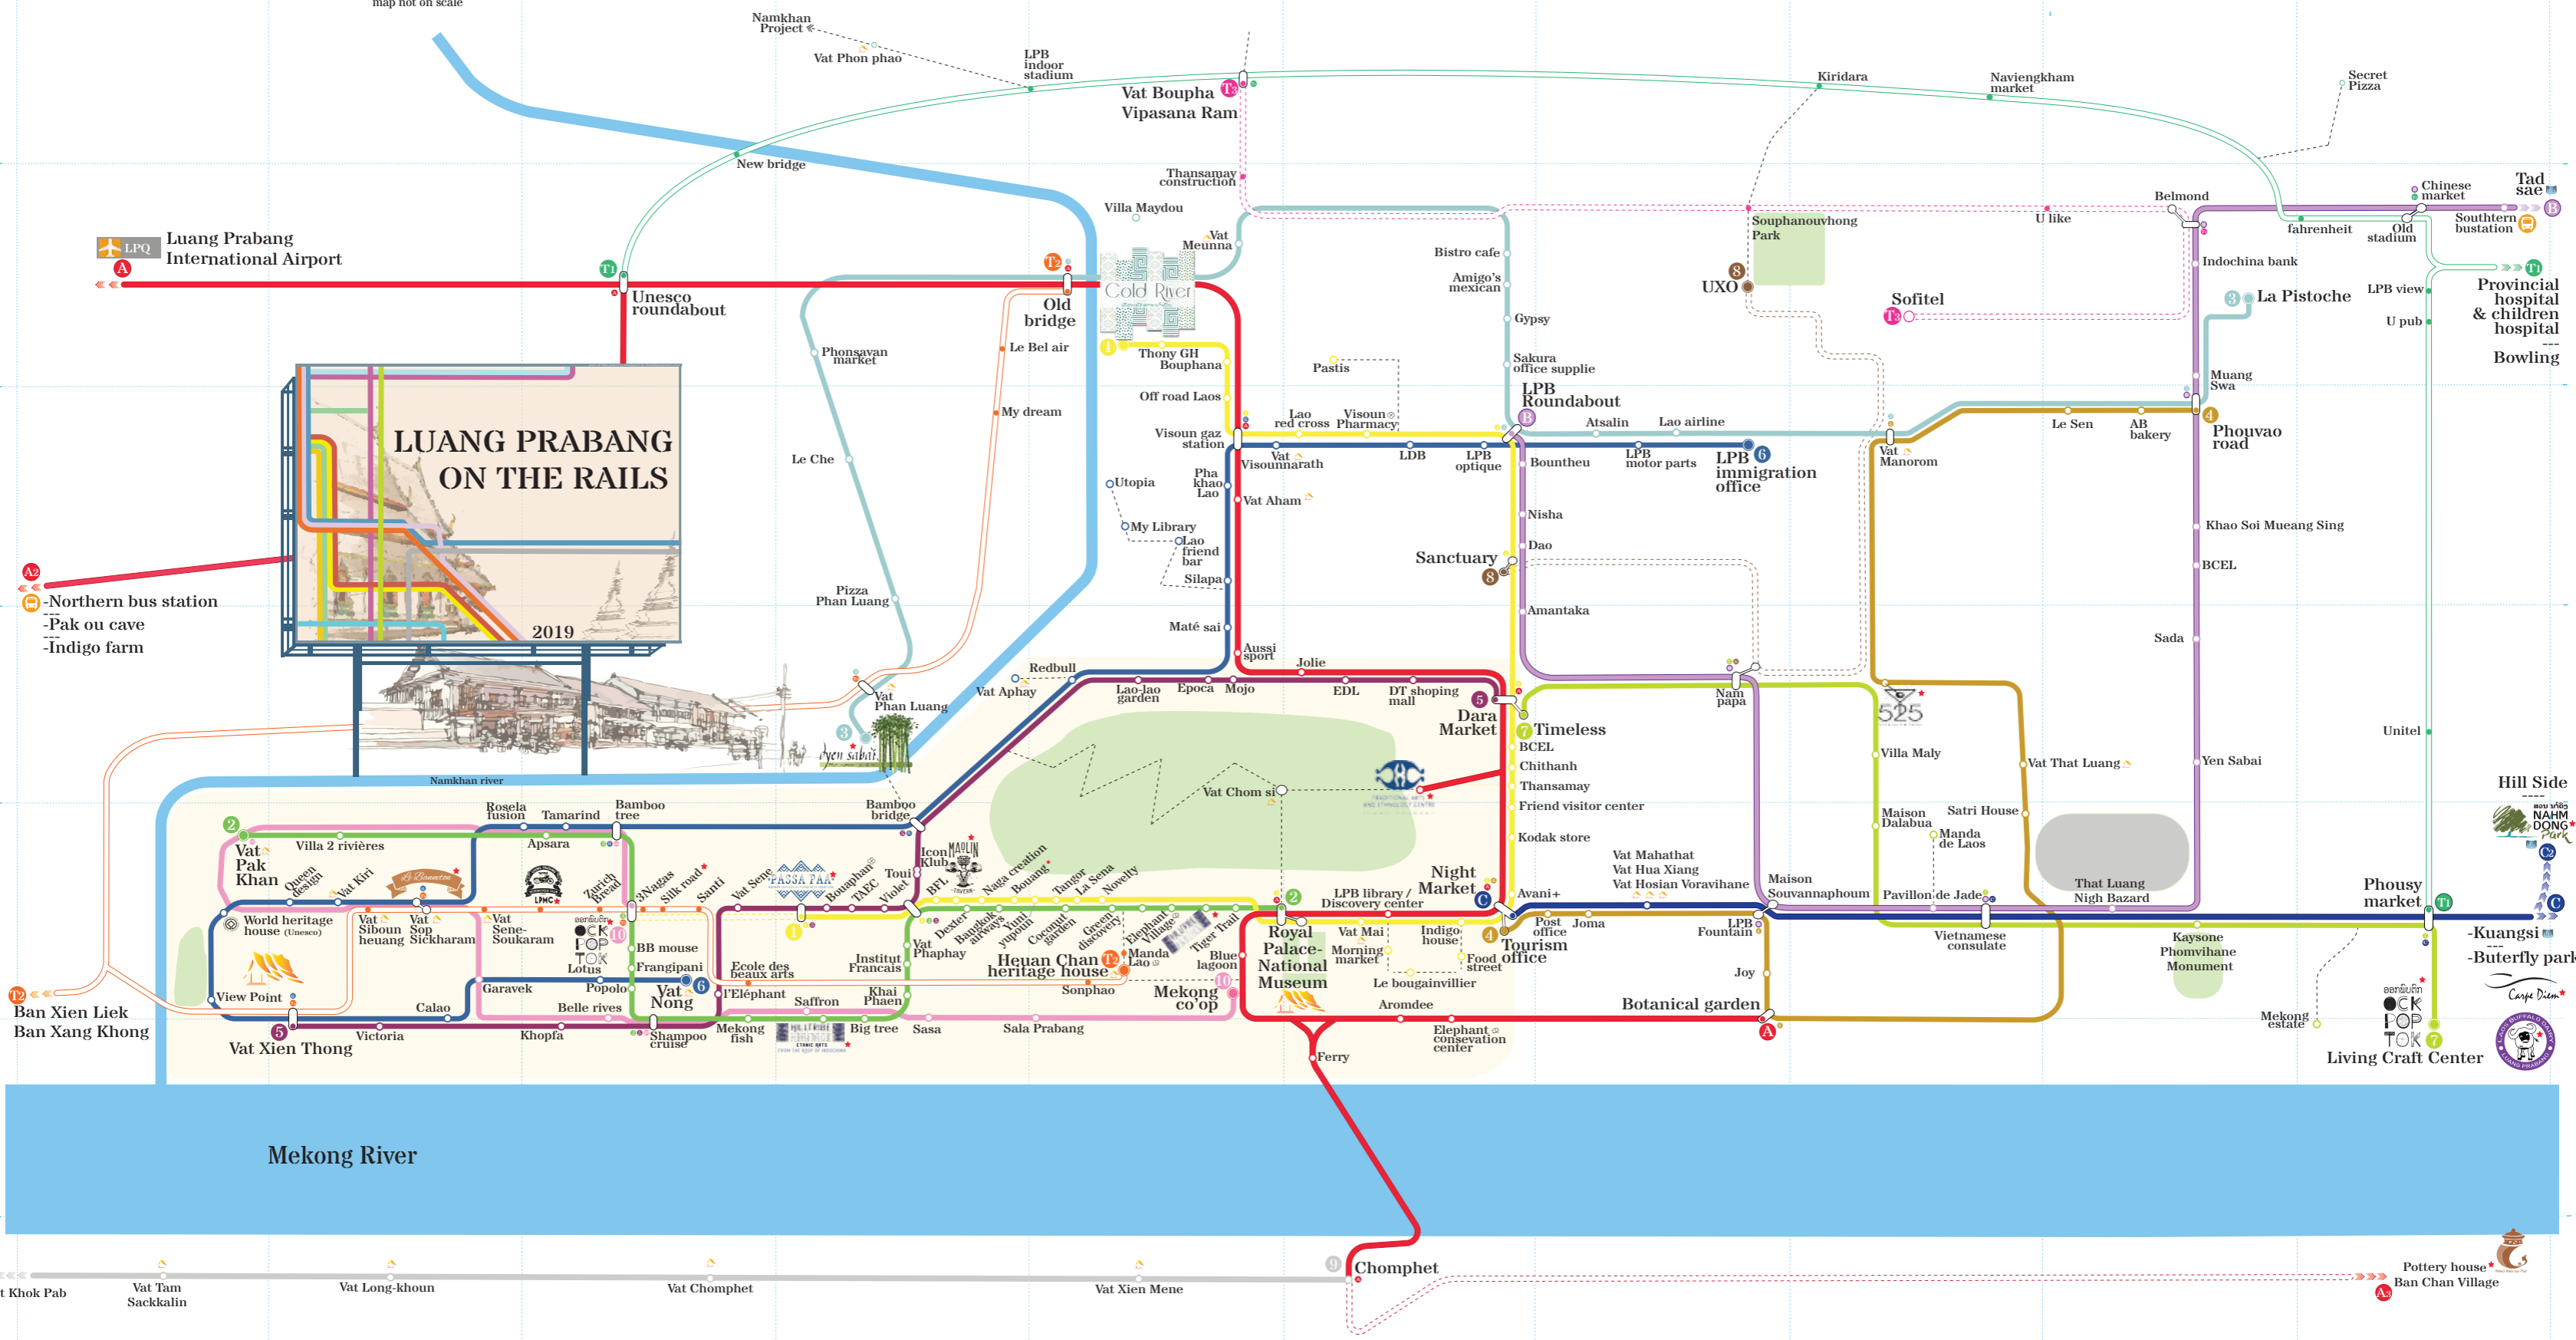

Scan to download the map

★ PARTNERS Restaurant / Shop / Bar / Activity

map not on scale

LUANG PRABANG ON THE RAILS

2019

- Northern bus station
- Pak ou cave
- Indigo farm